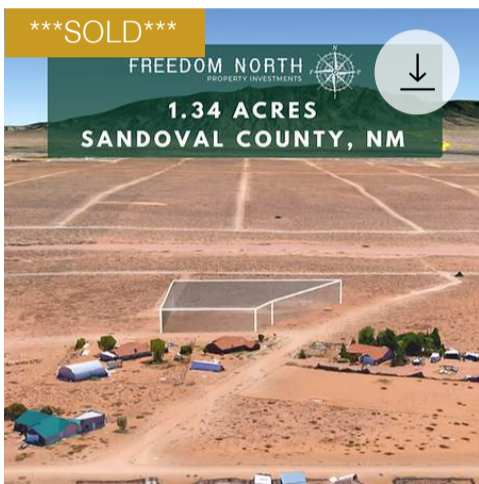

0.98-acre Residential Lot West of Christmas Valley with Power and Water  
~~\$15,999.00~~ \$11,999.00

5-Acres of Vacant Land just off Christmas Valley Hwy in Lake County, OR, 10 Mile  
~~\$14,665.00~~ \$10,999.00

Two Side-by-Side 0.5 Acre Raw Lands in Deming Ranchettes - Freedom is Here  
~~\$5,332.00~~ \$3,999.00

1.05-acre Gem in Luna County, New Mexico - Build Your Dream Home Here!  
 Out of stock

1.34-Acre to Build Your Dream Home in Rio Rancho - Close to Major Establishments  
~~\$29,166.00~~ \$24,999.00

9.78-Acre Gem in Costilla County, CO - Lots of Adventures Await You Here!  
 \$0.00

1.3-Acre Raw Land in Forbes Park - Fort Garland, CO!  
~~\$14,665.00~~ \$10,999.00

A Whopping 5-Acre Rough Diamond in Lake County, OR!  
 Que it Up North Silver Lake  
~~\$13,332.00~~ \$9,999.00

Experience the Best of Elko, Nevada – Affordable Living, Stunning Views, Limited  
 \$0.00

20 acre Lot on the West side of Christmas Valley, OR  
~~\$26,665.00~~ \$19,999.00

40 Acres to Explore Lots of Recreational Activities in South-Central Oregon!  
~~\$19,999.00~~ \$14,999.00