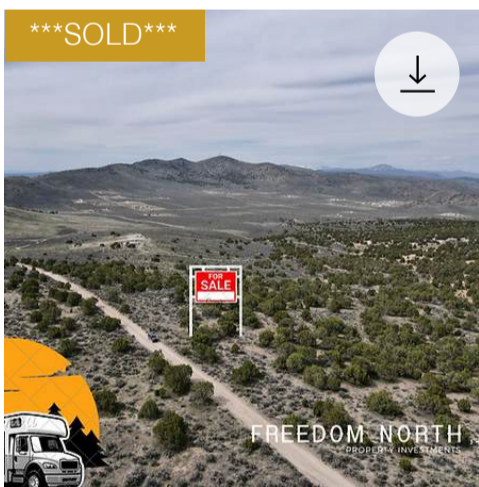

0.98-acre Residential Lot West of Christmas Valley with Power and Water  
~~\$15,999.00~~ \$11,999.00

5-Acres of Vacant Land just off Christmas Valley Hwy in Lake County, OR, 10 Mile  
~~\$14,665.00~~ \$10,999.00

Two Side-by-Side 0.5 Acre Raw Lands in Deming Ranchettes - Freedom is Here  
~~\$5,332.00~~ \$3,999.00

1.05-acre Gem in Luna County, New Mexico - Build Your Dream Home Here!  
 Out of stock

1.34-Acre to Build Your Dream Home in Rio Rancho - Close to Major Establishments  
~~\$29,166.00~~ \$24,999.00

9.78-Acre Gem in Costilla County, CO - Lots of Adventures Await You Here!  
 \$0.00

1.3-Acre Raw Land in Forbes Park - Fort Garland, CO!  
~~\$14,665.00~~ \$10,999.00

A Whopping 5-Acre Rough Diamond in Lake County, OR!  
 Que it Up North Silver Lake  
~~\$13,332.00~~ \$9,999.00

Experience the Best of Elko, Nevada – Affordable Living, Stunning Views, Limited  
 \$0.00

20 acre Lot on the West side of Christmas Valley, OR  
~~\$26,665.00~~ \$19,999.00

40 Acres to Explore Lots of Recreational Activities in South-Central Oregon!  
~~\$19,999.00~~ \$14,999.00