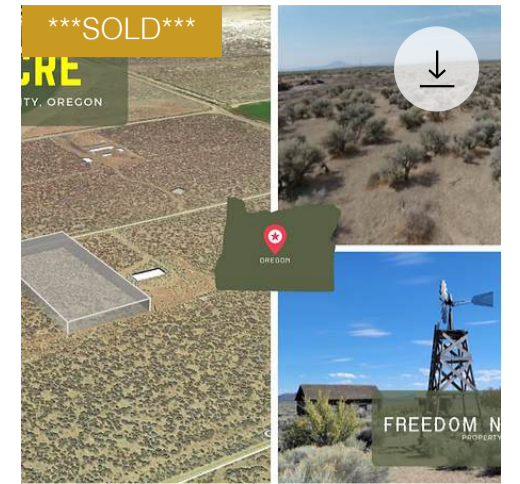

Out of stock

20 amazing acres outside of  
Plush, OR with road access

Out of stock

10-Acre in Valencia County,  
NM

Out of stock

.34 acre lot on Hill lane in  
Christmas Valley,OR

\$0.00

0.33 - acre Residential Lot at  
Baert Lake in the Center of  
Christmas Valley

\$0.00

0.33-acre Residential Lot at  
Baert Lake in the Center of  
Christmas Valley

\$0.00

Build Your Farm on this 1 Acre  
in Lake County, Oregon

Out of stock

Half-Acre Residential Lot in Rio  
Rancho - Easy Living Awaits  
You Here!

Out of stock

0.33-acre Gem in the Center of  
Christmas Valley - Build Here!

Out of stock

4.29-acre in Lake County, Oregon - Build a Ranch Here!  
Out of stock

5 Acres of Raw Land in the Enchanting Town of Christmas Valley, Oregon - Explore  
Out of stock

20 acre Lake County Oregon is Calling!  
Out of stock

5 Acres outside Adel - Great Recreational Property  
Out of stock

0.36 Acre Residential Lot around Baert

7.29-acre Recreational Lot in Lake County, OR - Lots of Adventures Here  
Out of stock