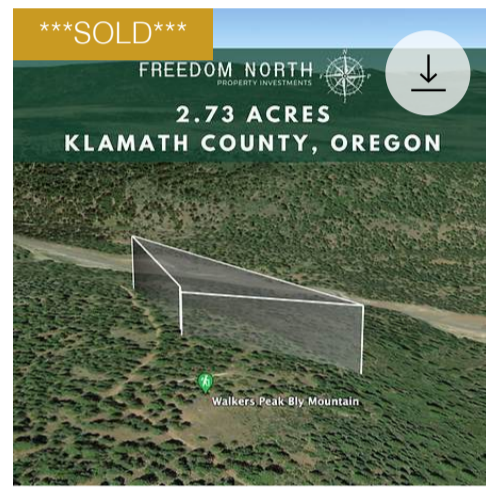

Out of stock

20 amazing acres outside of  
Plush, OR with road access

Out of stock

10-Acre in Valencia County,  
NM

Out of stock

.34 acre lot on Hill lane in  
Christmas Valley,OR

\$0.00

0.33 - acre Residential Lot at  
Baert Lake in the Center of  
Christmas Valley

\$0.00

0.33-acre Residential Lot at  
Baert Lake in the Center of  
Christmas Valley

\$0.00

Build Your Farm on this 1 Acre  
in Lake County, Oregon

Out of stock

Half-Acre Residential Lot in Rio  
Rancho - Easy Living Awaits  
You Here!

\$0.00

5-Acre Gem in Lake County,  
OR – Located at the base of  
Christmas Valley Sand Dun

\$0.00

Buildable 0.33-acre Homesite  
in Klamath County, OR!

\$0.00

5-acre Lot in Silver Lake,  
Oregon - Explore Adventures  
Here

Out of stock

0.33-acre Gem in the Center of  
Christmas Valley - Build Here!

Out of stock

4.29-acre in Lake County, Oregon - Build a Ranch Here!  
Out of stock

5 Acres of Raw Land in the Enchanting Town of Christmas Valley, Oregon - Explore  
Out of stock