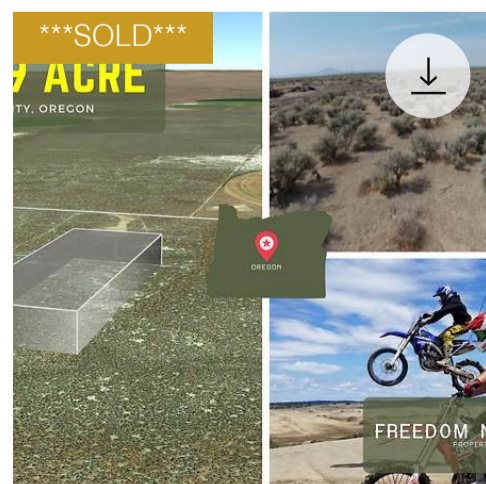

\$0.00

0.33-acre Residential Lot at  
Baert Lake in the Center of  
Christmas Valley

\$0.00

Build Your Farm on this 1 Acre  
in Lake County, Oregon

Out of stock

Half-Acre Residential Lot in Rio  
Rancho - Easy Living Awaits  
You Here!

\$0.00

5-Acre Gem in Lake County,  
OR – Located at the base of  
Christmas Valley Sand Dun

\$0.00

Buildable 0.33-acre Homesite  
in Klamath County, OR!

\$0.00

5-acre Lot in Silver Lake,  
Oregon - Explore Adventures  
Here

Out of stock

0.33-acre Gem in the Center of  
Christmas Valley - Build Here!

Out of stock

4.29-acre in Lake County, Oregon - Build a Ranch Here!  
Out of stock

5 Acres of Raw Land in the Enchanting Town of Christmas Valley, Oregon - Explore  
Out of stock

20 acre Lake County Oregon is Calling!  
Out of stock

5 Acres outside Adel - Great Recreational Property  
Out of stock

0.36 Acre Residential Lot around Baert

7.29-acre Recreational Lot in Lake County, OR - Lots of Adventures Here  
Out of stock