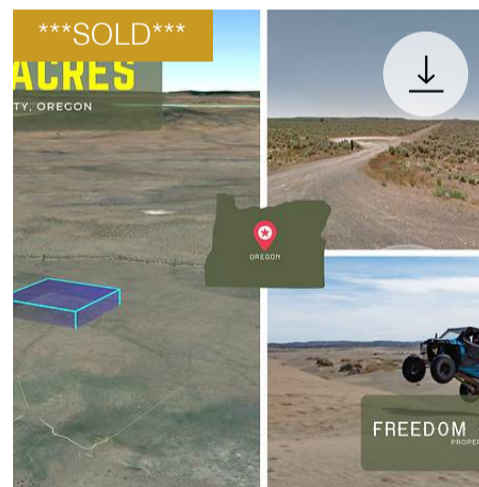

9.78-Acre Gem in Costilla County, CO - Lots of Adventures Await You Here!  
 \$0.00

1.3-Acre Raw Land in Forbes Park - Fort Garland, CO!  
~~\$14,665.00~~ \$10,999.00

A Whopping 5-Acre Rough Diamond in Lake County, OR!  
 Que it Up North Silver Lake  
~~\$13,332.00~~ \$9,999.00

Experience the Best of Elko, Nevada – Affordable Living, Stunning Views, Limited  
 \$0.00

20 acre Lot on the West side of Christmas Valley, OR  
~~\$26,665.00~~ \$19,999.00

40 Acres to Explore Lots of Recreational Activities in South-Central Oregon!  
~~\$19,999.00~~ \$14,999.00

\$0.00

0.33-acre Residential Lot at  
Baert Lake in the Center of  
Christmas Valley

\$0.00

Build Your Farm on this 1 Acre  
in Lake County, Oregon

Out of stock

Half-Acre Residential Lot in Rio  
Rancho - Easy Living Awaits  
You Here!

20 acre Lake County Oregon is Calling!  
Out of stock

5 Acres outside Adel - Great Recreational Property  
Out of stock

0.36 Acre Residential Lot around Baert

7.29-acre Recreational Lot in Lake County, OR - Lots of Adventures Here  
Out of stock